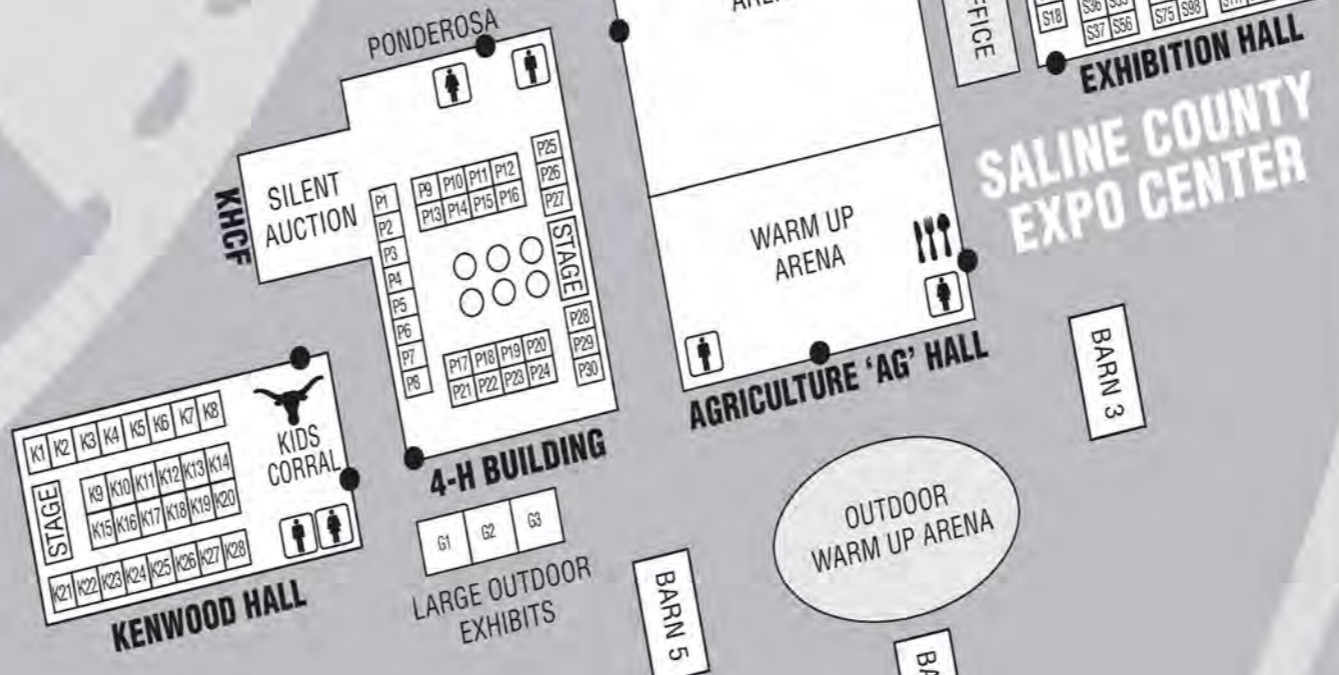

2021 EXHIBITOR MAP

S. KENWOOD PARK DR.

EXHIBIT AREAS

- Arena ..... A
- Lobby L
- Heritage Hall ..... H
- Bob Flaherty Dr. .... B
- Kenwood Hall ..... K
- 4H Building (Ponderosa) ..... P
- Exhibition Hall (Stall Barn) ..... S
- Gravel (South of Kenwood Hall) ..... G
- Box Office ..... ★
- Entrance ..... ●
- Elevators ..... ▲
- Food Concessions ..... ☺

HORSE EXHIBITOR PARKING SOUTH WEST OF KENWOOD HALL ALONG KPD