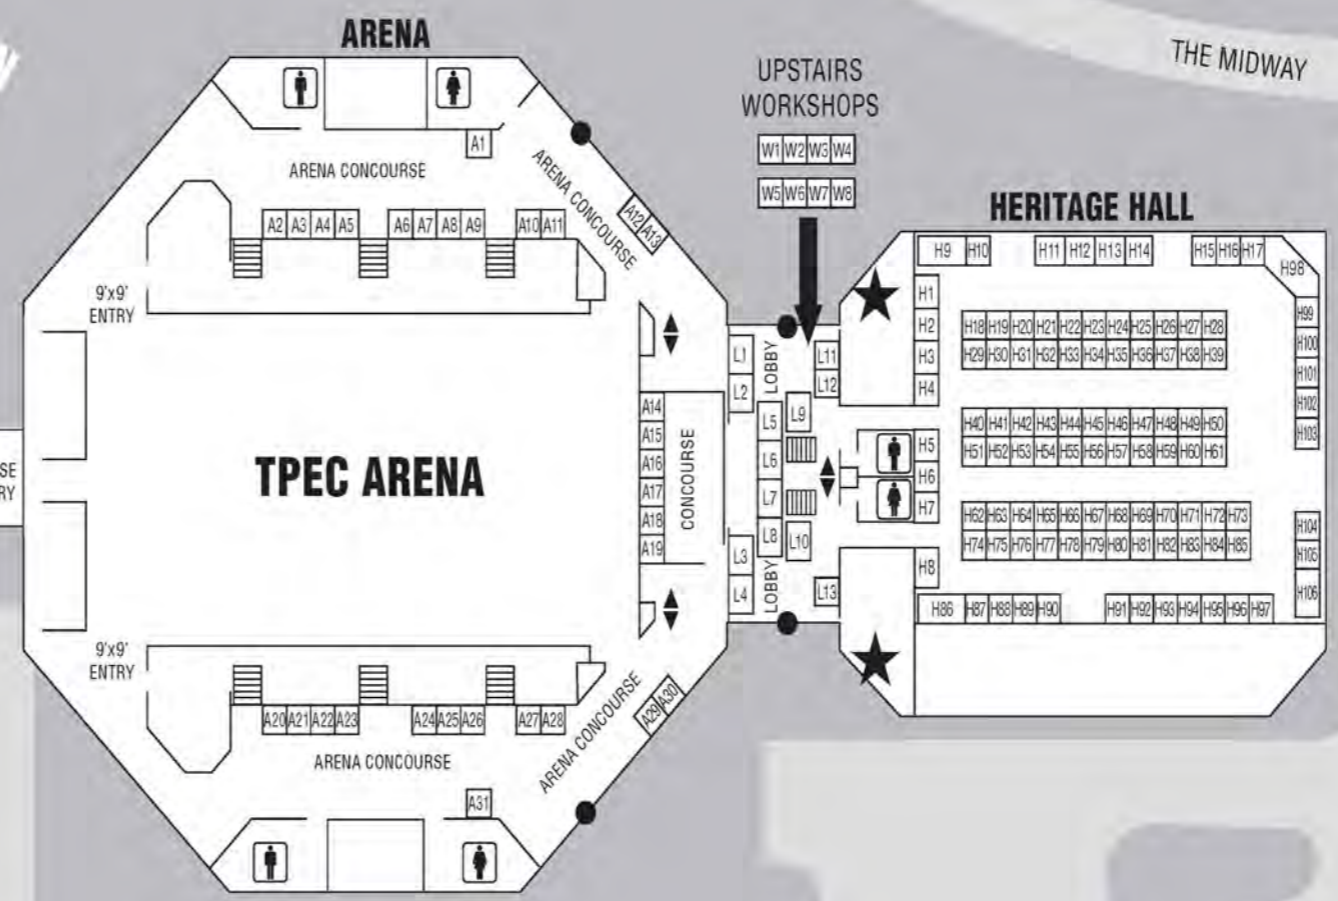

VENDOR PARKING EAST OF OUTDOOR ARENA

N. KENWOOD PARK DR.

THE MIDWAY

P PUBLIC PARKING

P PUBLIC PARKING

TONY'S PIZZA EVENTS CENTER

P PUBLIC PARKING

BOB FLAHERTY DR.

BARN 2 FARRIERS & DISPLAYS

STORAGE BUILDING

GREELEY AVE.

## EXHIBIT AREAS

- Arena ..... A
- Lobby ..... L
- Heritage Hall ..... H
- Bob Flaherty Dr. .... B
- Kenwood Hall ..... K
- 4H Building (Ponderosa) ..... P
- Exhibition Hall (Stall Barn) ..... S
- Gravel (South of Kenwood Hall) ..... G
- Box Office ..... ★
- Entrance ..... ●
- Elevators ..... ▲
- Food Concessions ..... ☺

HORSE EXHIBITOR PARKING SOUTH WEST OF KENWOOD HALL ALONG KPD