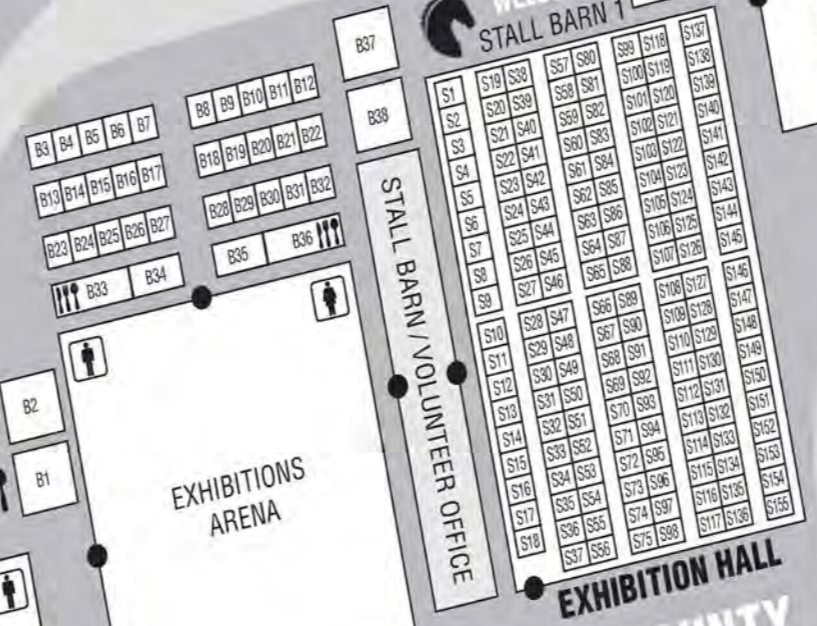

VENDOR PARKING EAST OF OUTDOOR ARENA

N. KENWOOD PARK DR.

THE MIDWAY

P PUBLIC PARKING

P PUBLIC PARKING

TONY'S PIZZA EVENTS CENTER

P PUBLIC PARKING

BOB FLAHERTY DR.

BARN 2 FARRIERS & DISPLAYS

STORAGE BUILDING

GREELEY AVE.

# 2021 EXHIBITOR MAP

S. KENWOOD PARK DR.

## EXHIBIT AREAS

- Arena ..... A
- Lobby ..... L
- Heritage Hall ..... H
- Bob Flaherty Dr. .... B
- Kenwood Hall ..... K
- 4H Building (Ponderosa) ..... P
- Exhibition Hall (Stall Barn) ..... S
- Gravel (South of Kenwood Hall) ..... G
- Box Office ..... ★
- Entrance ..... ●
- Elevators ..... ▲
- Food Concessions ..... ☺