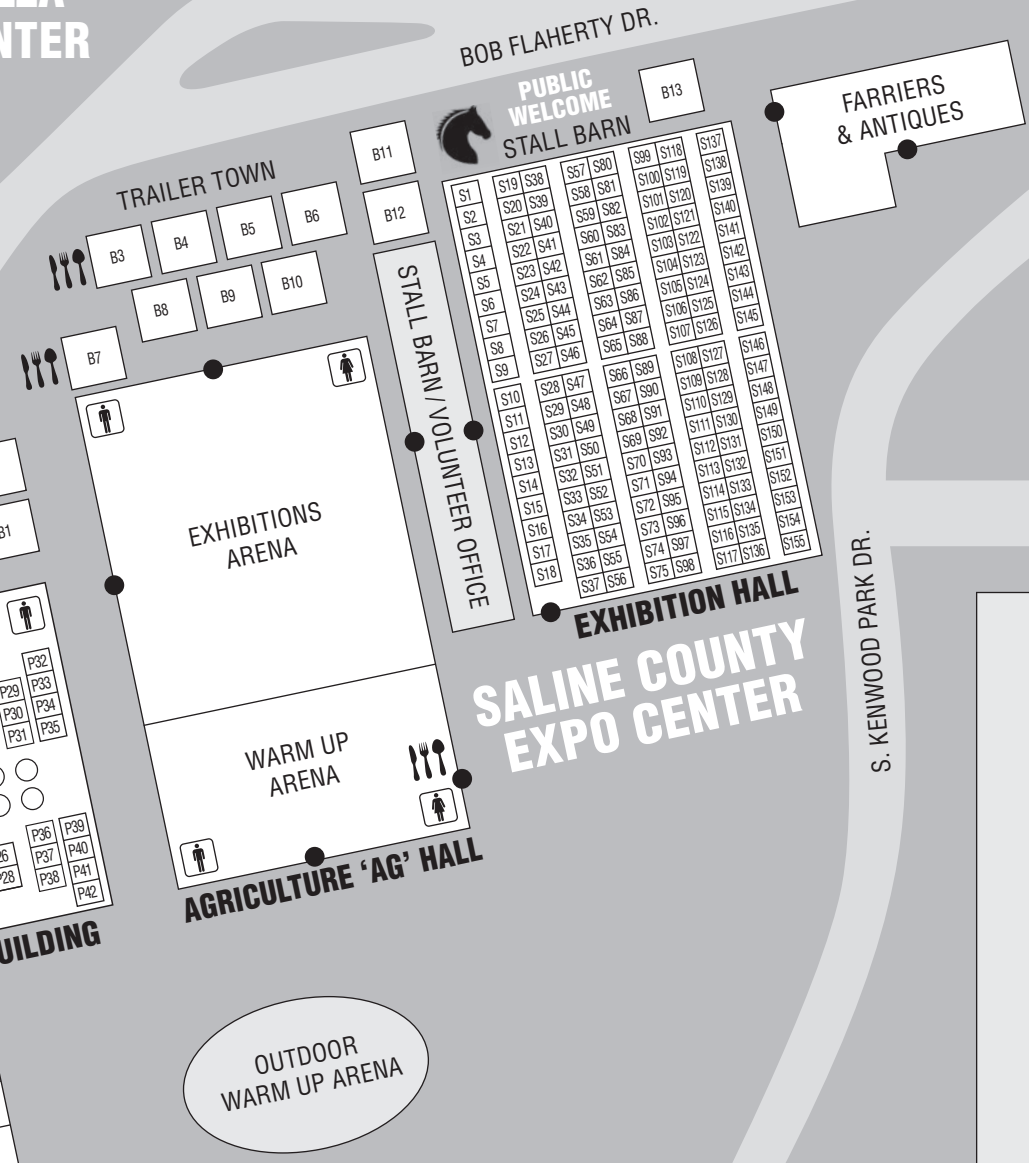

VENDOR PARKING EAST OF OUTDOOR ARENA

N. KENWOOD PARK DR.

**P** PUBLIC PARKING

**P** PUBLIC PARKING

TONY'S PIZZA EVENTS CENTER

**P** PUBLIC PARKING

STORAGE BUILDING

# 2020 EXHIBITOR MAP

BOB FLAHERTY DR.

S. KENWOOD PARK DR.

GREELEY AVE.

EXHIBIT AREAS	
Arena	A
Lobby	L
Heritage Hall	H
Bob Flaherty Dr.	B
Kenwood Hall	K
4H Building (Ponderosa)	P
Exhibition Hall (Stall Barn)	S
Gravel (South of Kenwood Hall)	G
Box Office	★
Entrance	●
Elevators	▲
Food Concessions	🍴

HORSE EXHIBITOR PARKING SOUTH WEST OF KENWOOD HALL ALONG KPD