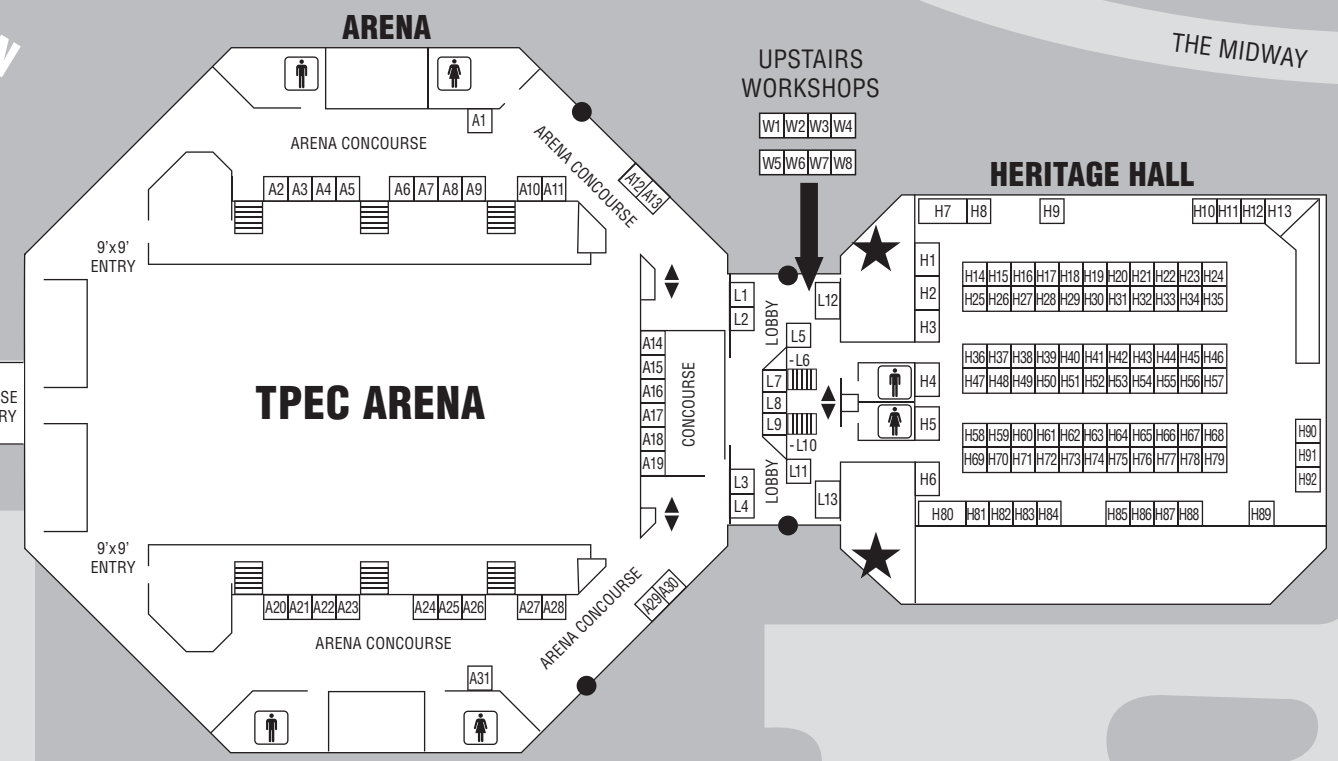

VENDOR PARKING EAST OF OUTDOOR ARENA

N. KENWOOD PARK DR.

**P** PUBLIC PARKING

**P** PUBLIC PARKING

TONY'S PIZZA EVENTS CENTER

**P** PUBLIC PARKING

STORAGE BUILDING

# 2020 EXHIBITOR MAP

BOB FLAHERTY DR.

S. KENWOOD PARK DR.

GREELEY AVE.

EXHIBIT AREAS	
Arena	A
Lobby	L
Heritage Hall	H
Bob Flaherty Dr.	B
Kenwood Hall	K
4H Building (Ponderosa)	P
Exhibition Hall (Stall Barn)	S
Gravel (South of Kenwood Hall)	G
Box Office	★
Entrance	●
Elevators	▲
Food Concessions	🍴

HORSE EXHIBITOR PARKING SOUTH WEST OF KENWOOD HALL ALONG KPD