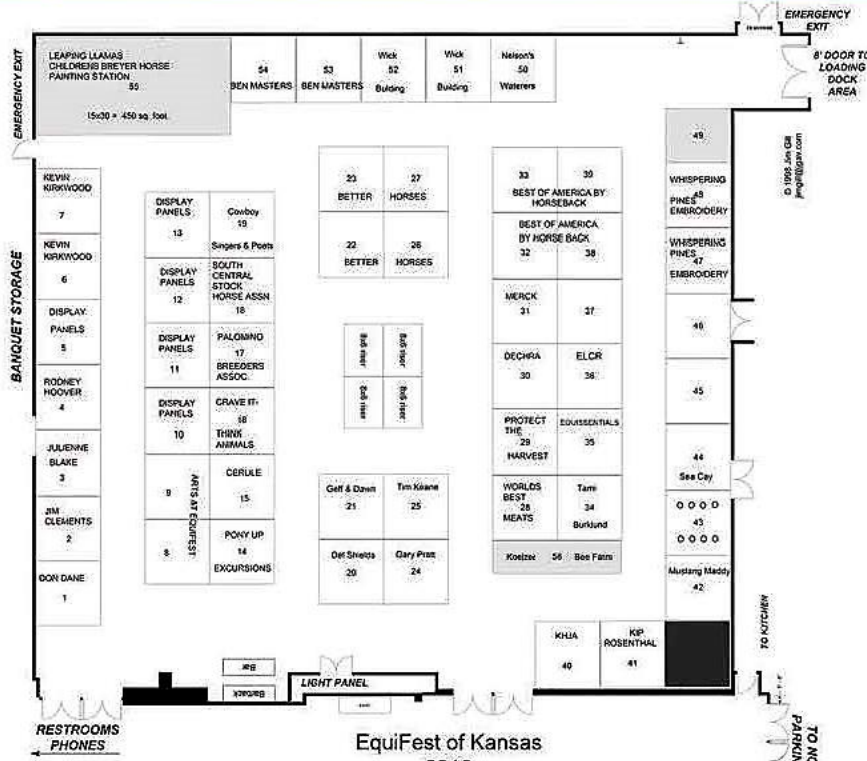

MALL OF EQUIFEST MAP

presented by

EquiFest of Kansas 2018

© 1995 Jim Gill
jimgill@jgav.com

2019 Mall of EquiFest

MANER CONFERENCE CENTER
 Capitol Plaza Hotel and Convention Center
 1717 SW Topeka Blvd.
 Topeka, Kansas 66612
 Tel. (785) 431-7200 Fax (785) 431-7206