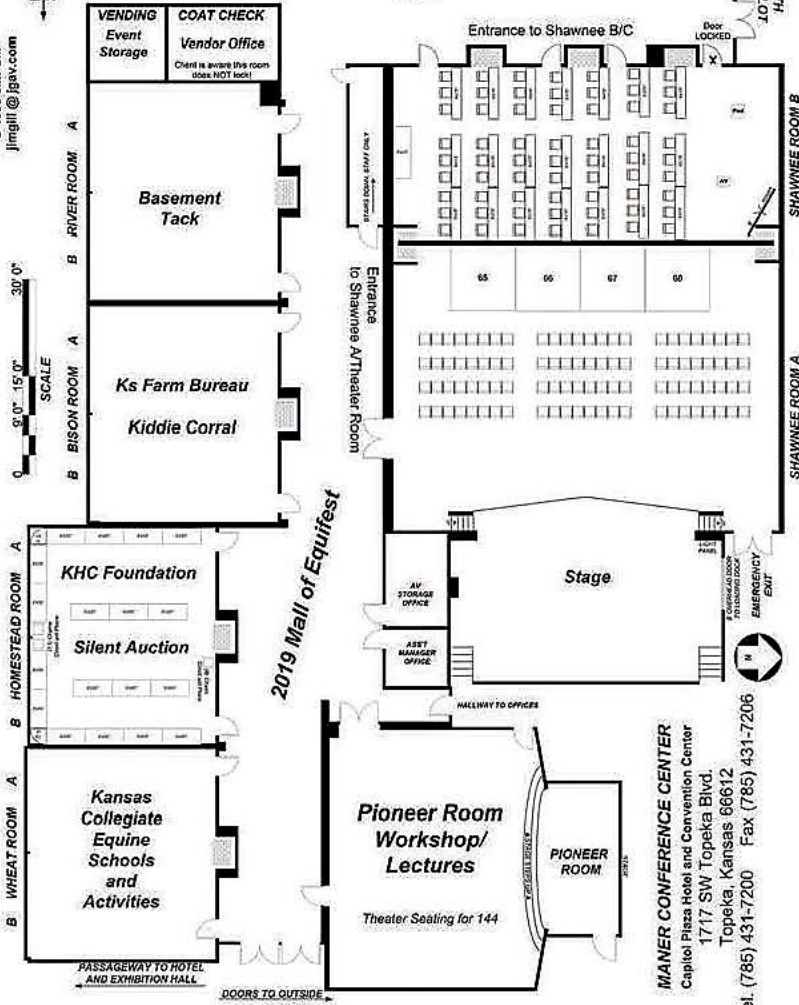

MALL OF EQUIFEST MAP

presented by

EquiFest of Kansas 2018

© 1995 Jim Gill
jimgill@jgav.com

2019 Mall of EquiFest

MANER CONFERENCE CENTER
 Capitol Plaza Hotel and Convention Center
 1717 SW Topeka Blvd.
 Topeka, Kansas 66612
 Tel. (785) 431-7200 Fax (785) 431-7206